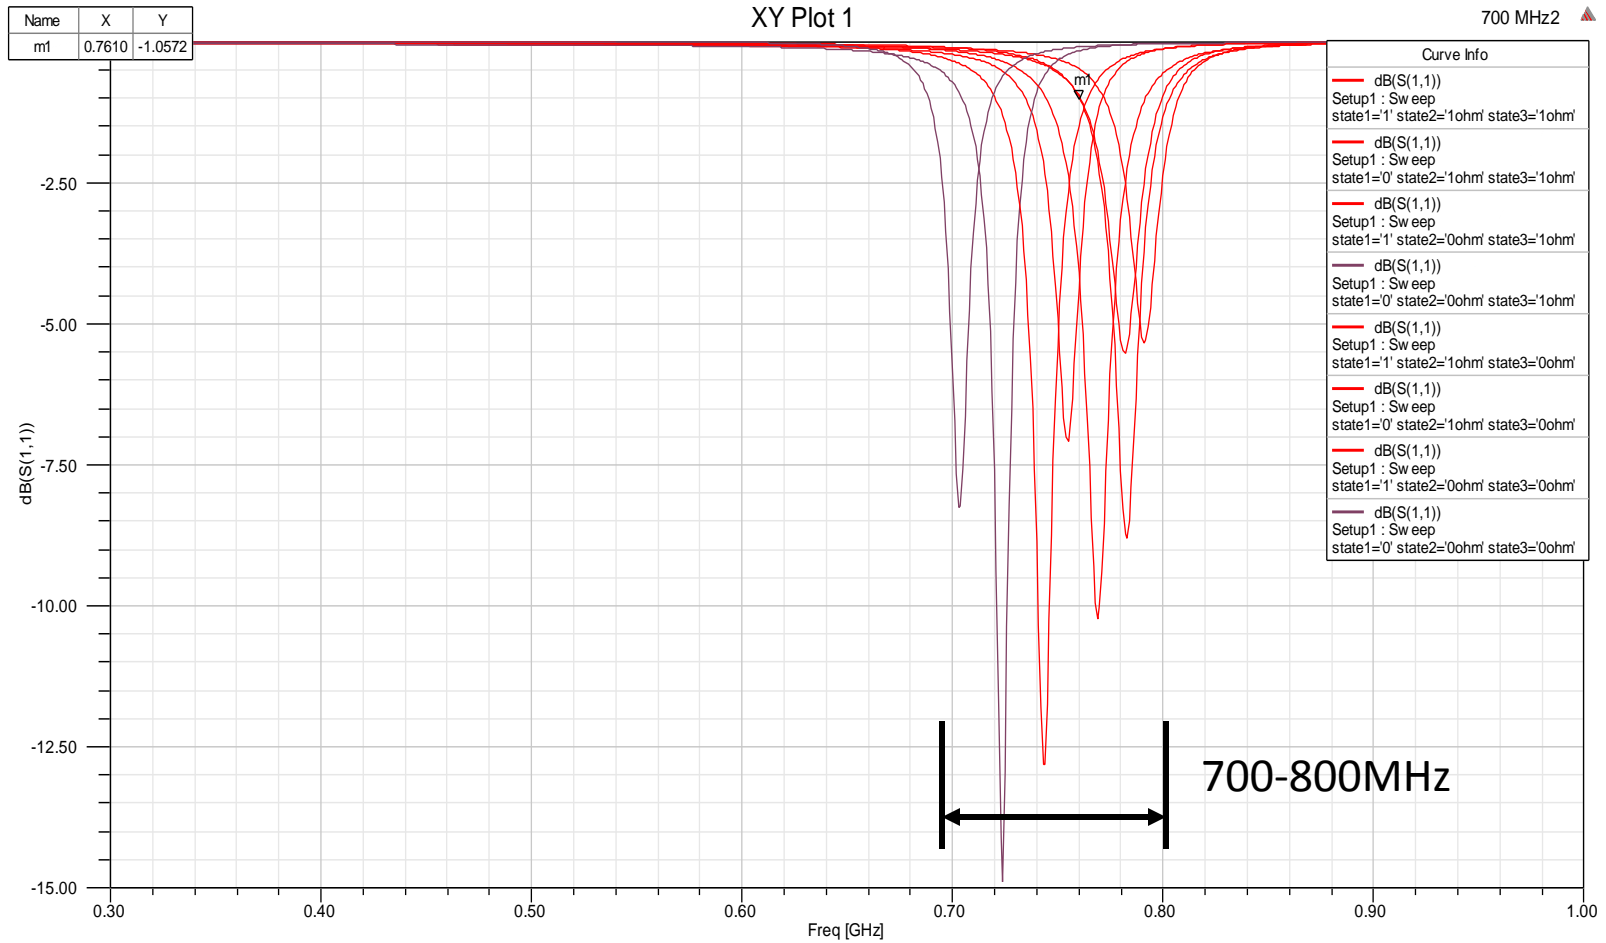

700-800MHz Tunable Antenna (4G/LTE Band)

Top View
(Patch radiator side)

Bottom View
(Ground plane side /switching circuitry)

18mm x 40mm x 3mm

700-800MHz Tunable Antenna (4G/LTE Band)

700-800MHz Tunable Antenna (4G/LTE Band)

Max Gain = -12dBi

MONARCH
Antenna, Inc.

Bare Die Switch

- PE613010, *Peregrine Semiconductor Corporation*
- Bare Die, SPST Reflective
- $R_{on}=1.2$ Ohms, $C_{off}=0.4$ pF
- 1.13mm x 1mm