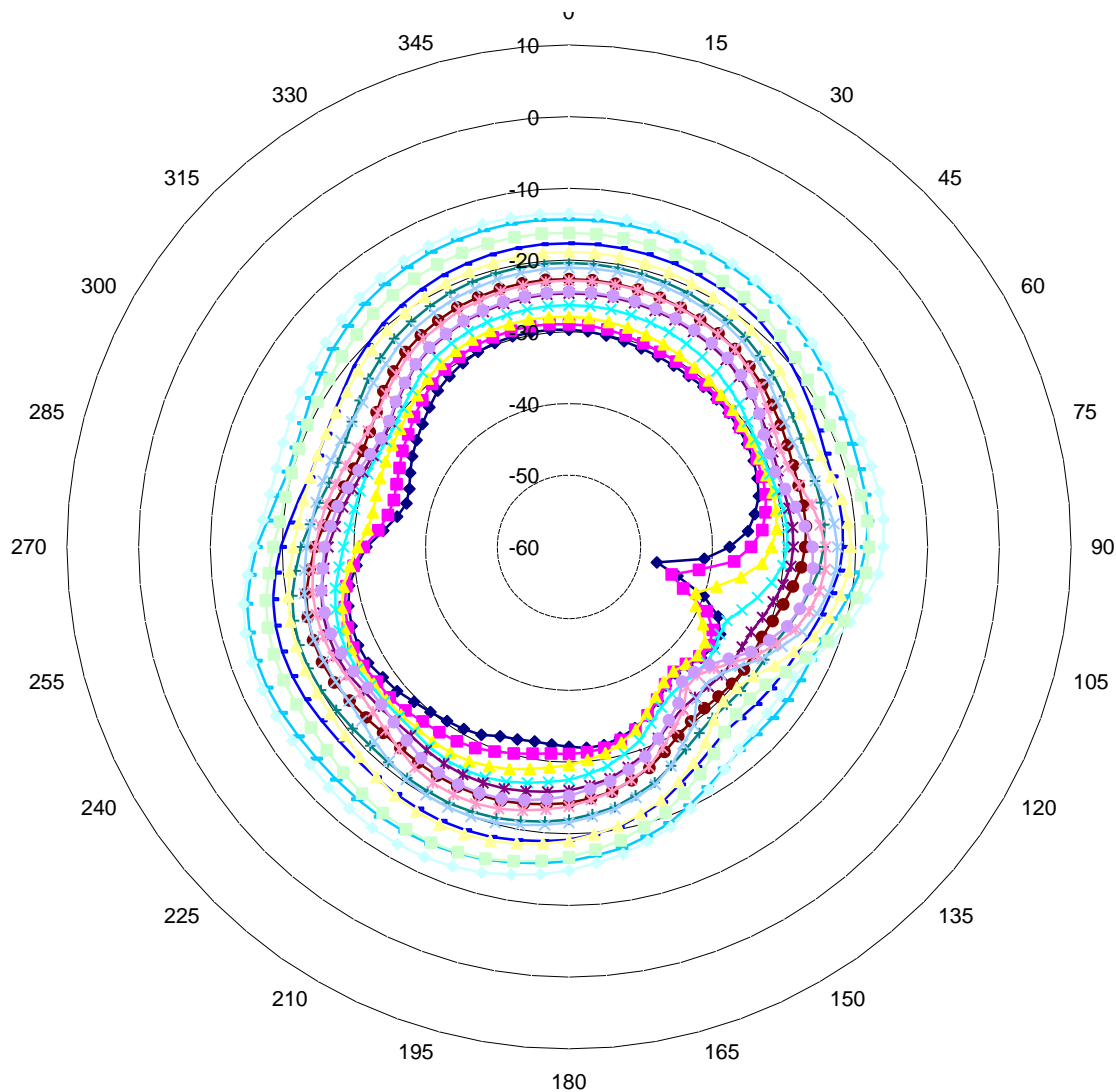

700-800MHz Tunable Antenna (4G/LTE Band)

Top View
(Patch radiator side)

Bottom View
(Ground plane side /switching circuitry)

18mm x 40mm x 3mm

700-800MHz Tunable Antenna (4G/LTE Band)

700-800MHz Tunable Antenna (4G/LTE Band)

Max Gain = -12dBi

MONARCH
Antenna, Inc.

Bare Die Switch

- PE613010, *Peregrine Semiconductor Corporation*
- Bare Die, SPST Reflective
- $R_{on}=1.2$ Ohms, $C_{off}=0.4$ pF
- 1.13mm x 1mm